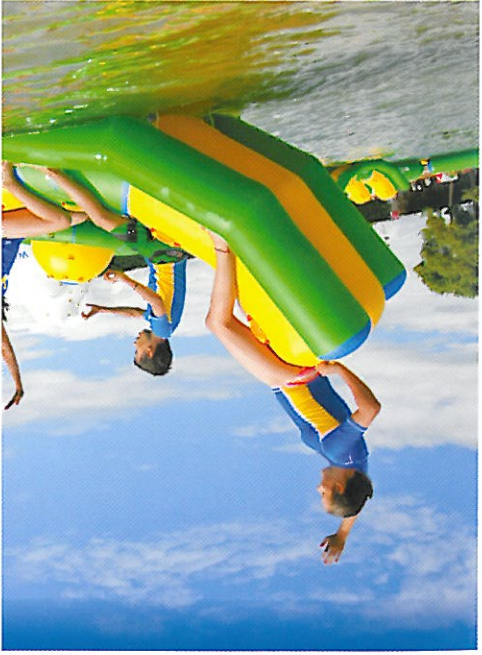

the evolution of waterplay

wibitTM

how far
can you get?

AquaCircui

An amazing race on the wa
Bringing together five of our newe
created the ultimate aquatic circuit
balance and competitive limits of y

Wiggle Bridge 6

Wibit Hand

Sled

PROVEN TO ATTRACT GUESTS AND GENERATE REVENUE.

Let Wibit bring the fun and excitement back to your beach or pool. Wibit's interlocking and standalone modules make creating and expanding your Sports Park easy. Whether you need to accommodate 10 or 100 people at a time, there's a Wibit Sports Park that's perfect for you.

The AquaTrack now comes with the new Wibit Slope!

The Wibit Sports Park offers our modular Sports Park selection of our standard and custom designed super park!

the evolution of